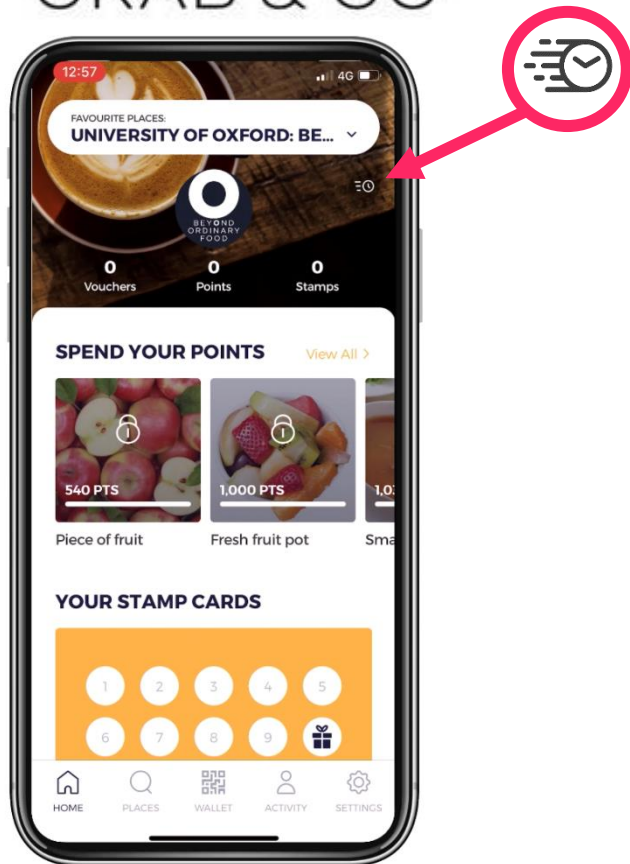

All Day GRAB & GO

To 'click and collect' from a Beyond Ordinary cafe, simply use the yoyo app to place your order by tapping the clock icon.

Order by 09:30 for same day lunch time collection.

SANDWICHES

EGG MAYO & CRESS	£2.00
ROAST CHICKEN SALAD	£2.70
TUNA MAYO & CUCUMBER	£2.60
HAM, CHEESE & WHOLEGRAIN MUSTARD	£2.70